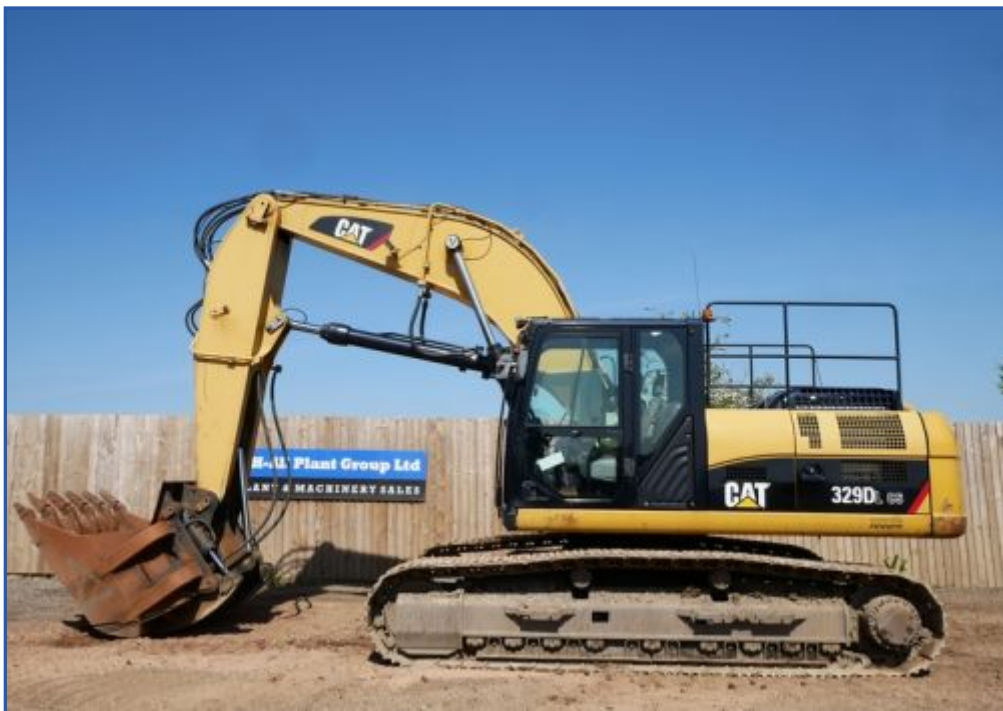

2012 CAT 329DL FACE SHOVEL

£39,500

Used CAT 29 Ton Face Shovel 6 ft hydraulic open/close face shovel bucket Hydraulic aux lines Track guards Auto grease Re-fueling pump Beacon Work lights Air con Rear camera Heated seat 2 speed tracking 600mm track pads CAT engine CE marked EPA sticker

Item details	
Category/Type	Excavators (10 ton > 100 ton)
Make	Caterpillar
Model	329DL Face Shovel
Year	2012
Hours/Mileage	7380 hours

New Farm, Buckworth Rd, Alconbury Weston, Cambridgeshire PE28 4JX

Tel: +44 (0)1480 890 005 Fax: +44 (0)1480 896 829
www.sjh-allplantsales.com info@sjh-allplantsales.com